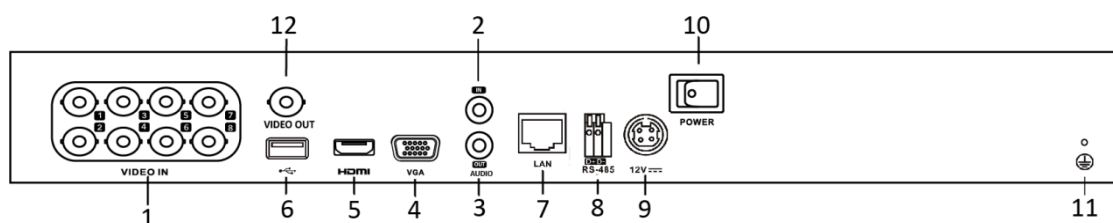

Physical Interfaces

NOTE

The rear panel of DS-7216HQHI-F2/N provides 16 video input interfaces.

Index	Description	Index	Description
1	VIDEO IN	7	LAN Network Interface
2	AUDIO IN, RCA Connector	8	RS-485 Serial Interface
3	AUDIO OUT, RCA Connector	9	12 VDC Power Input
4	VGA Interface	10	Power Switch
5	HDMI Interface	11	GND
6	USB Interface	12	VIDEO OUT