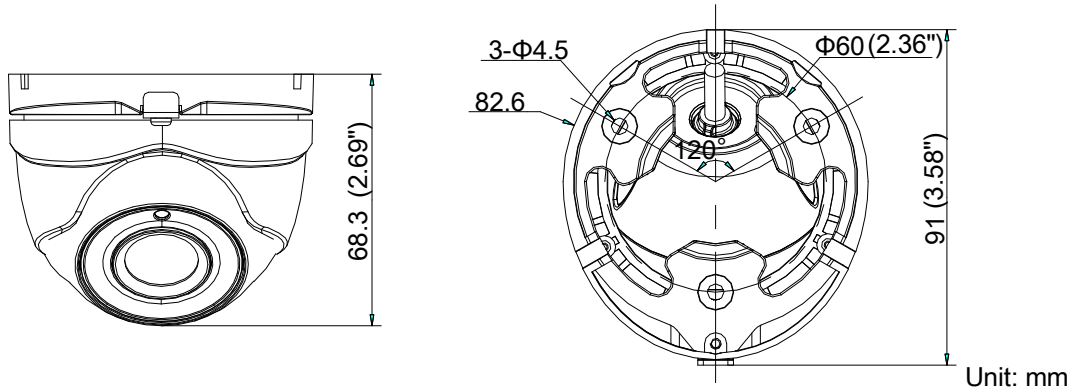

## Specifications

| <b>Camera</b>        |   |
|----------------------|---|
| Image Sensor         | 2MP CMOS Image Sensor   |
| Signal System        | PAL/NTSC  |
| Effective Pixels     | 1928(H)*1088(V)   |
| Min. illumination    | 0.01 Lux @ (F1.2,AGC ON),0 Lux with IR                                  |
| Shutter Time         | 1/25(1/30)s to 1/50,000s  |
| Lens                 | 2.8mm, 3.6mm, 6mm optional  |
|                      | Angle of View: 103°(2.8mm), 82.2°(3.6mm), 54°(6mm)                      |
| Lens Mount           | M12   |
| Day & Night          | ICR   |
| Angle Adjustment     | Pan: 0° - 360°; Tilt:0° - 75°; Rotate: 0° - 360°                        |
| Synchronization      | Internal Synchronization  |
| WDR                  | 120dB   |
| Video Frame Rate     | 1080p@25fps/1080p@30fps   |
| HD Video Output      | 1 Analog HD output  |
| S/N Ratio            | >62dB   |
| <b>Menu</b>          |   |
| AGC                  | Support   |
| D/N Mode             | Color/BW/SMART  |
| White Balance        | ATW/ MWB  |
| BLC                  | Support   |
| Functions            | Wide Dynamic Range, Digital noise reduction, Mirror, SMART IR           |
| <b>General</b>       |   |
| Operating Conditions | -40 °C – 60 °C (-40 °F – 140 °F), Humidity 90% or less (non-condensing) |
| Power Supply         | 12 VDC ± 15%  |
| Power Consumption    | Max. 5W   |
| Protection Level     | IP66  |
| IR Range             | Up to 20m   |
| Communication        | Up the coax, Protocol: HIKVISION-C (TVI output)                         |
| Dimensions           | 91mm×82.6mm×68.3mm (3.58"×3.25"×2.69")                                  |
| Weight               | Approx. 350g (0.77lb)   |

## Dimensions